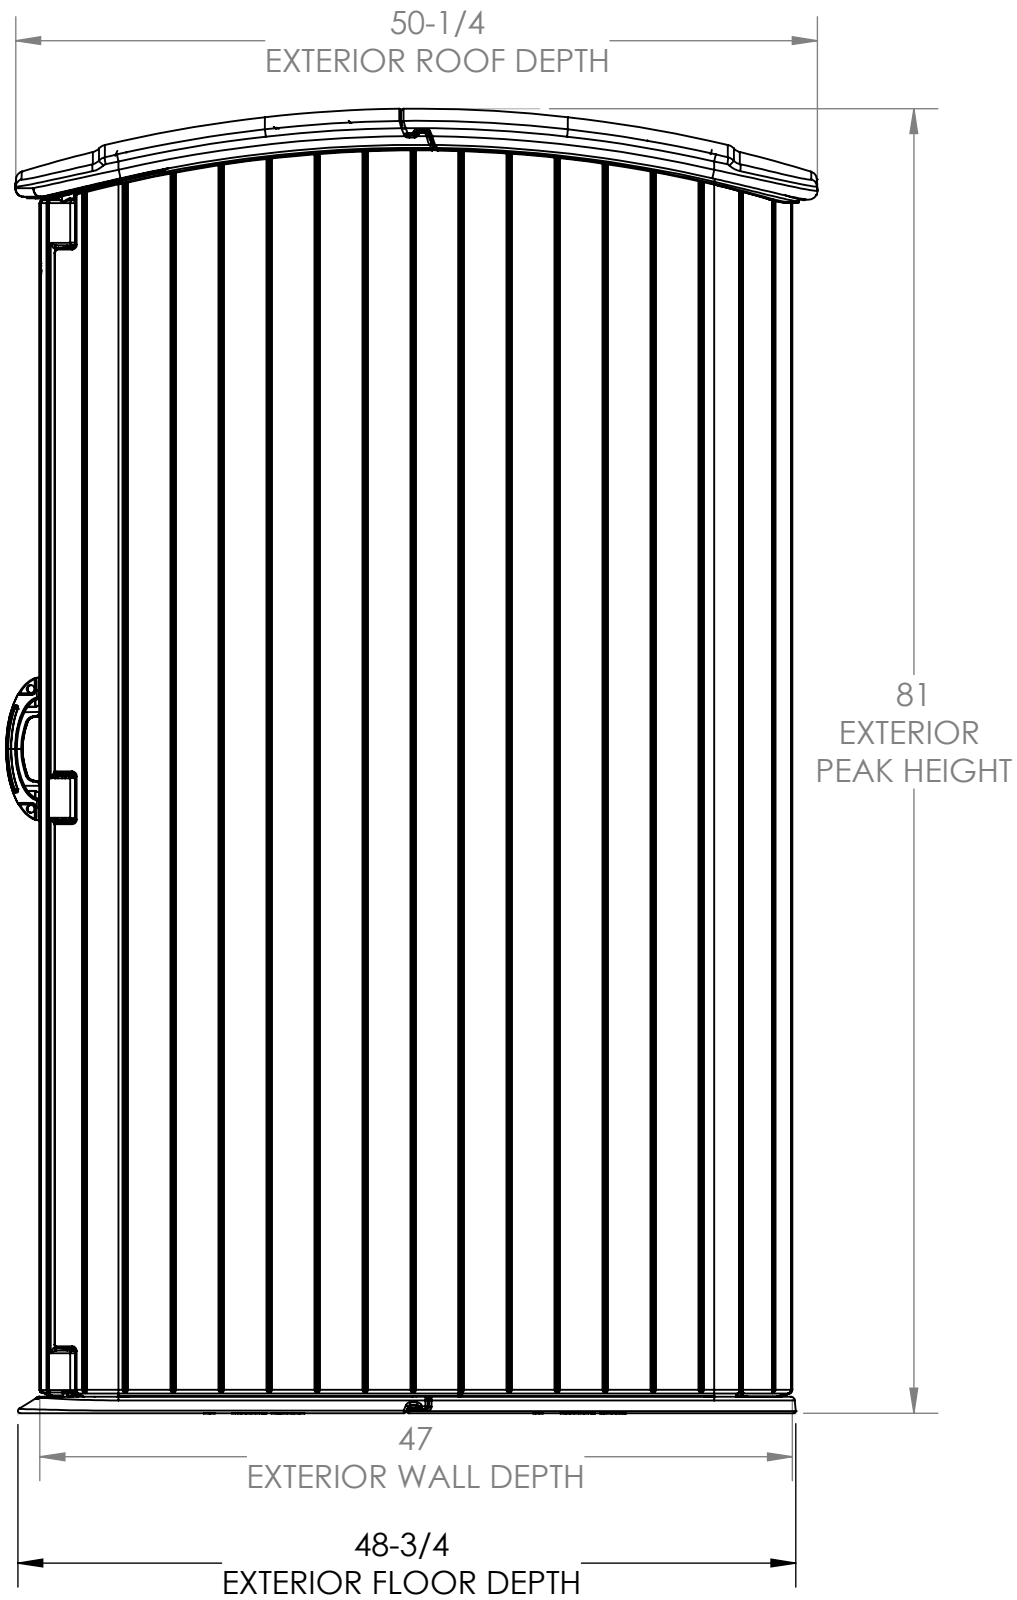

**BMS6500
FRONT VIEW**

**Interior: 15.31 sq. ft.
98 cu. ft.**

Exterior: 131.57 cu. ft.

**BMS6500
SIDE VIEW**

BMS6500
TOP VIEW

BMS6500
INTERIOR SIDE VIEW