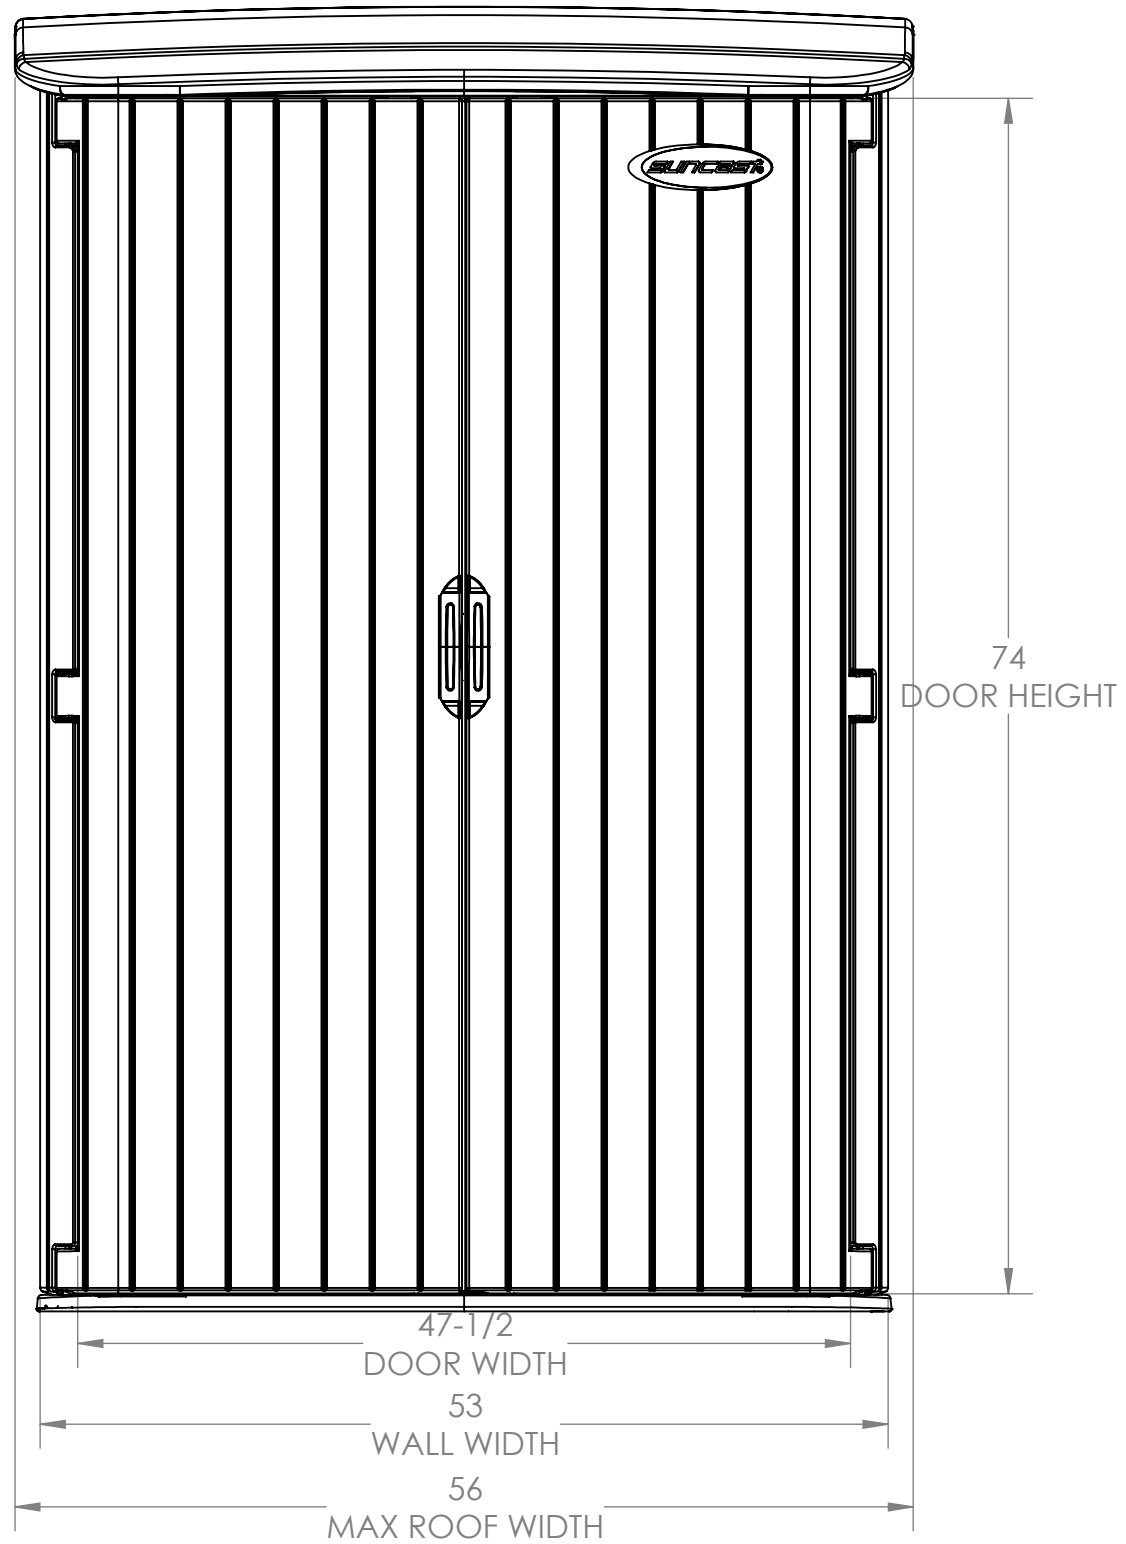

**BMS6500
FRONT VIEW**

**Interior: 15.31 sq. ft.
98 cu. ft.**

Exterior: 131.57 cu. ft.

**BMS6500
SIDE VIEW**

BMS6500
TOP VIEW

BMS6500
INTERIOR SIDE VIEW