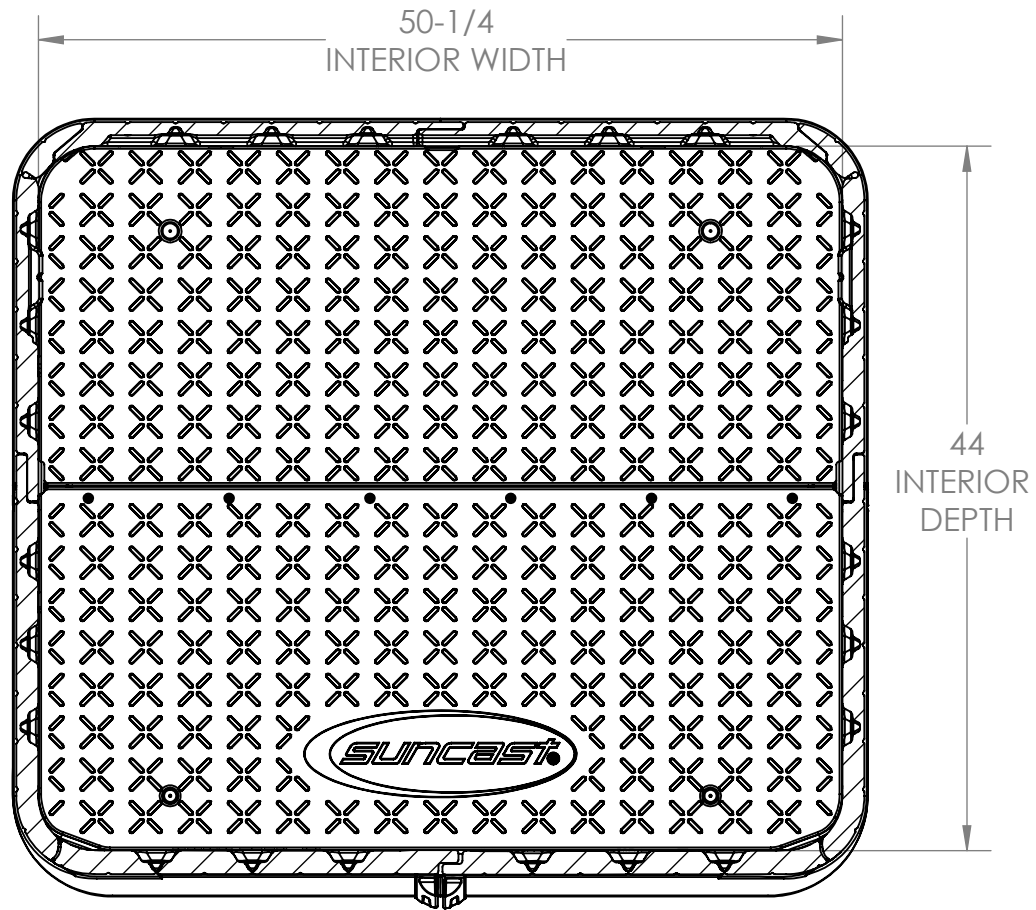

**BMS6500
FRONT VIEW**

**Interior: 15.31 sq. ft.
98 cu. ft.**

Exterior: 131.57 cu. ft.

**BMS6500
SIDE VIEW**

BMS6500
TOP VIEW

BMS6500
INTERIOR SIDE VIEW