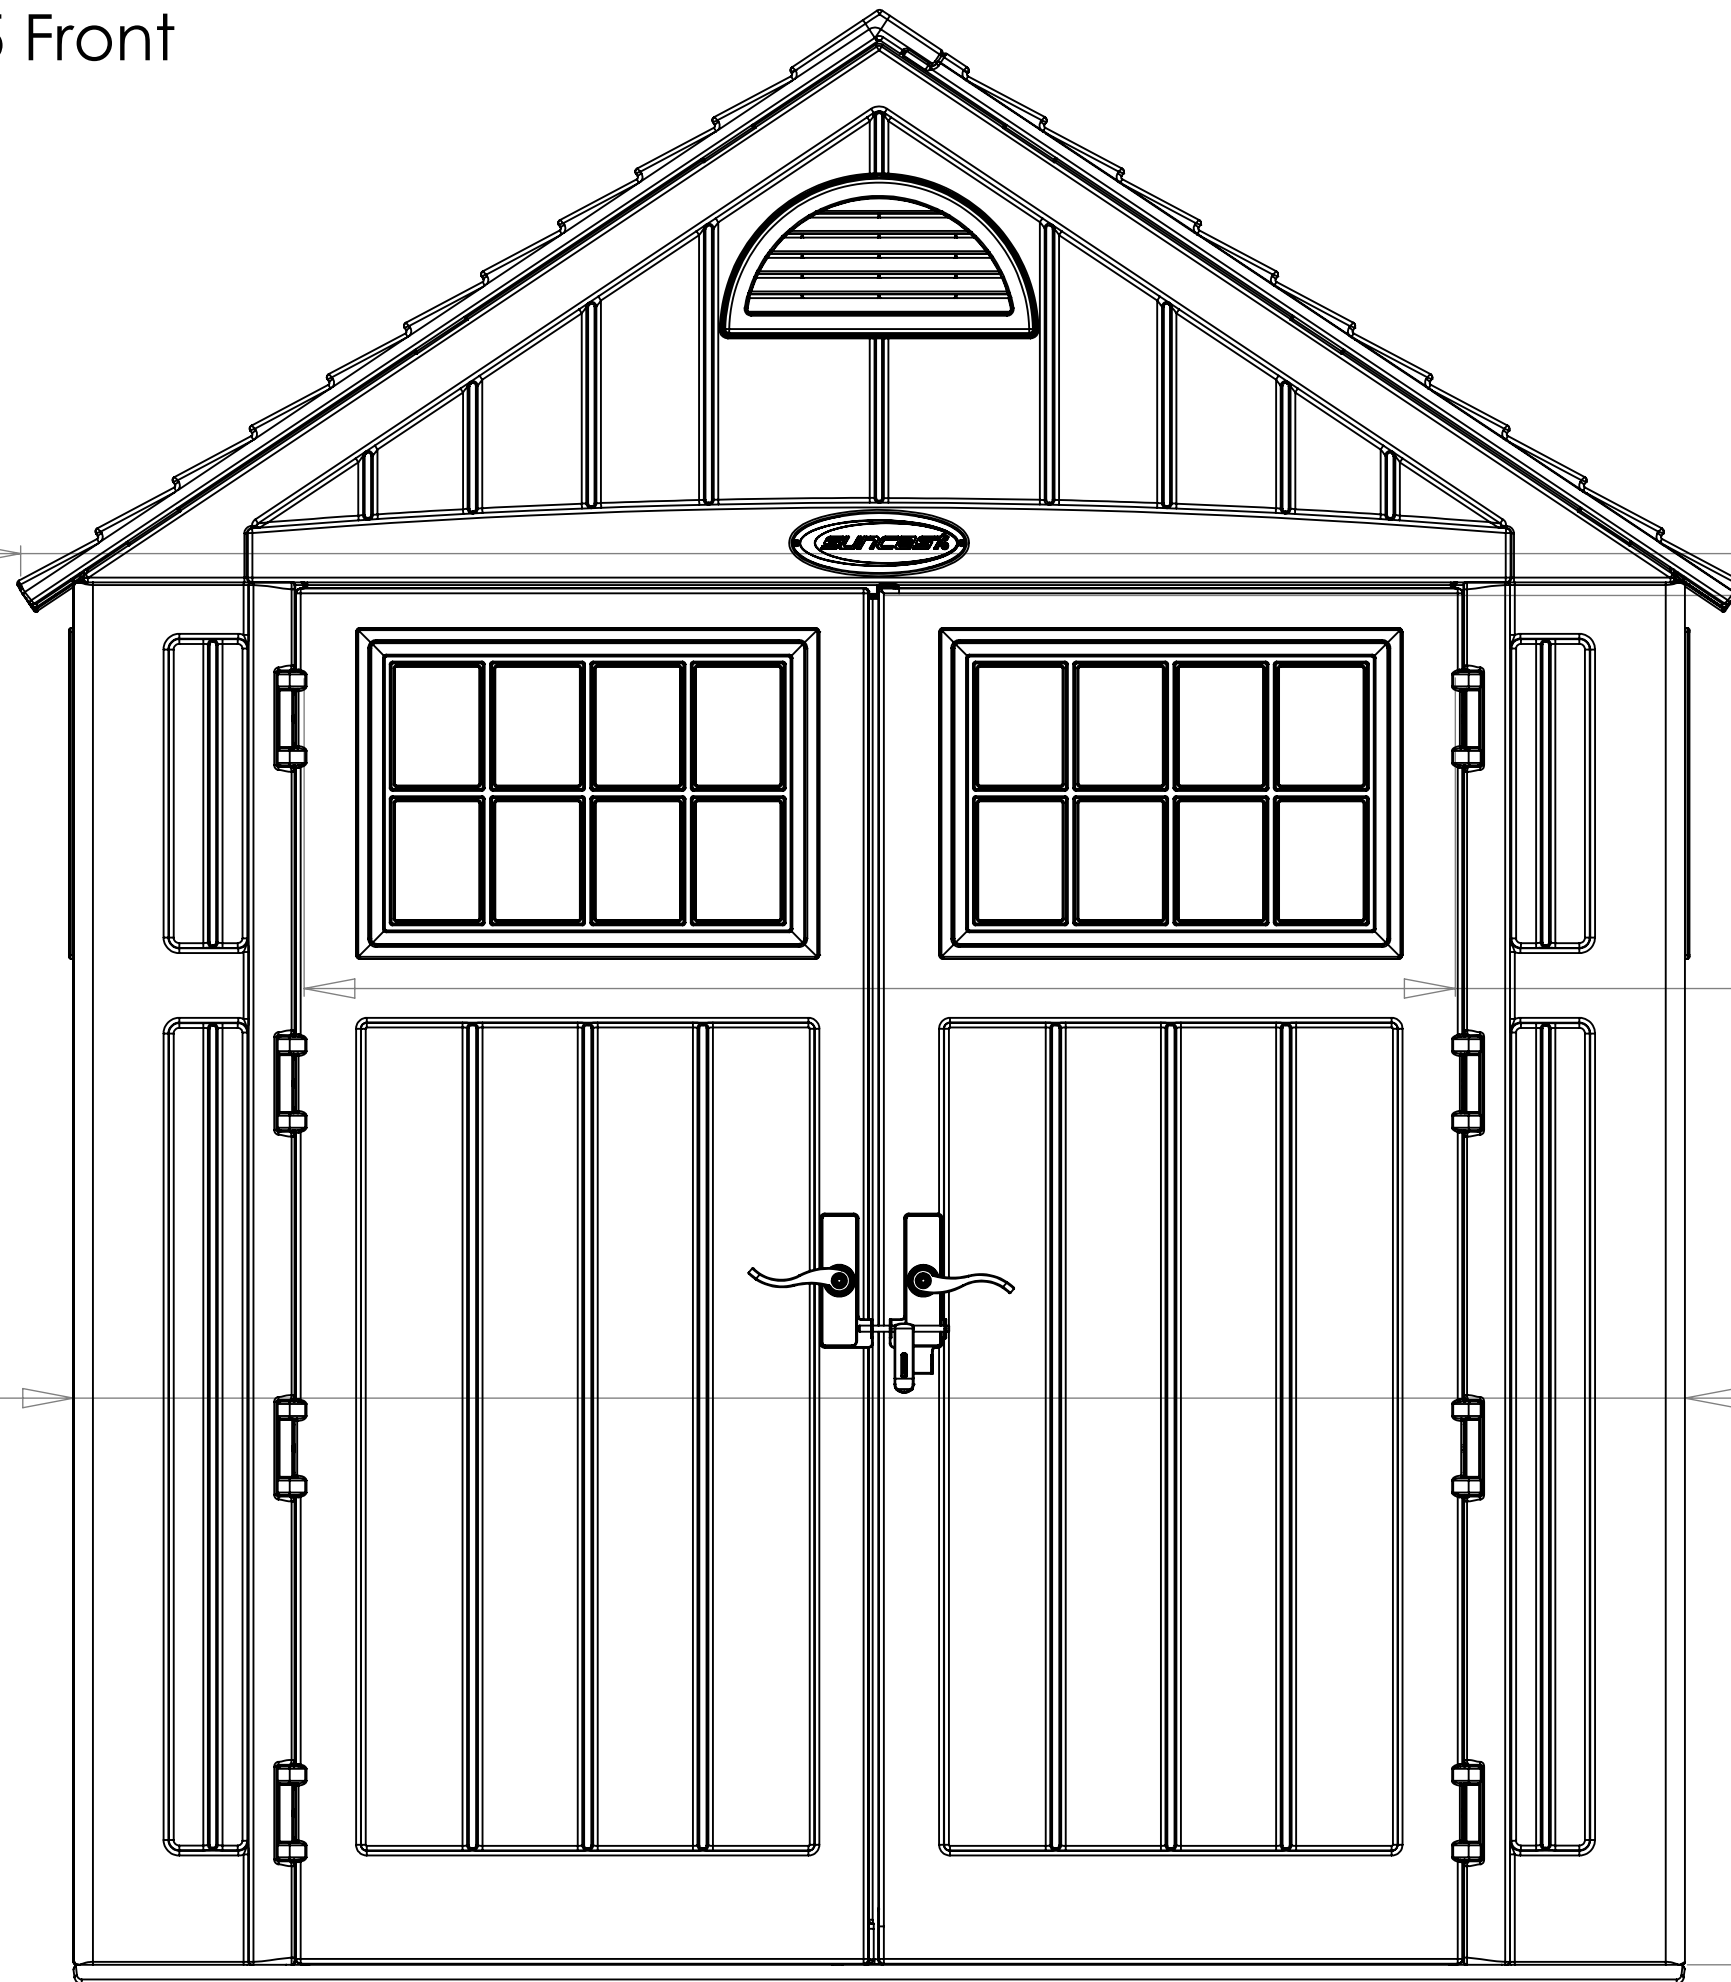

BMS 7775 Front

BMS 7775 Front

90"
Exterior
Wall
Width

84"
Exterior
Wall
Width

60"
Door
Width

71 ¹/₄"
Door
Height

BMS 7775 Side

BMS 7775 Side

102 3/4"
Exterior
Peak
Height

86"
Exterior
Roof
Depth

84 1/2"
Exterior
Wall
Depth

85 1/4"
Exterior
Floor
Depth

BMS 7775 Top

BMS 7775 Top

$81\frac{1}{4}"$
Interior Width

81"
Interior
Depth

SECTION A-A
SCALE 1 : 10

99 1/2"
Interior
Roof
Peak

71 1/2"
Interior
Wall
Height