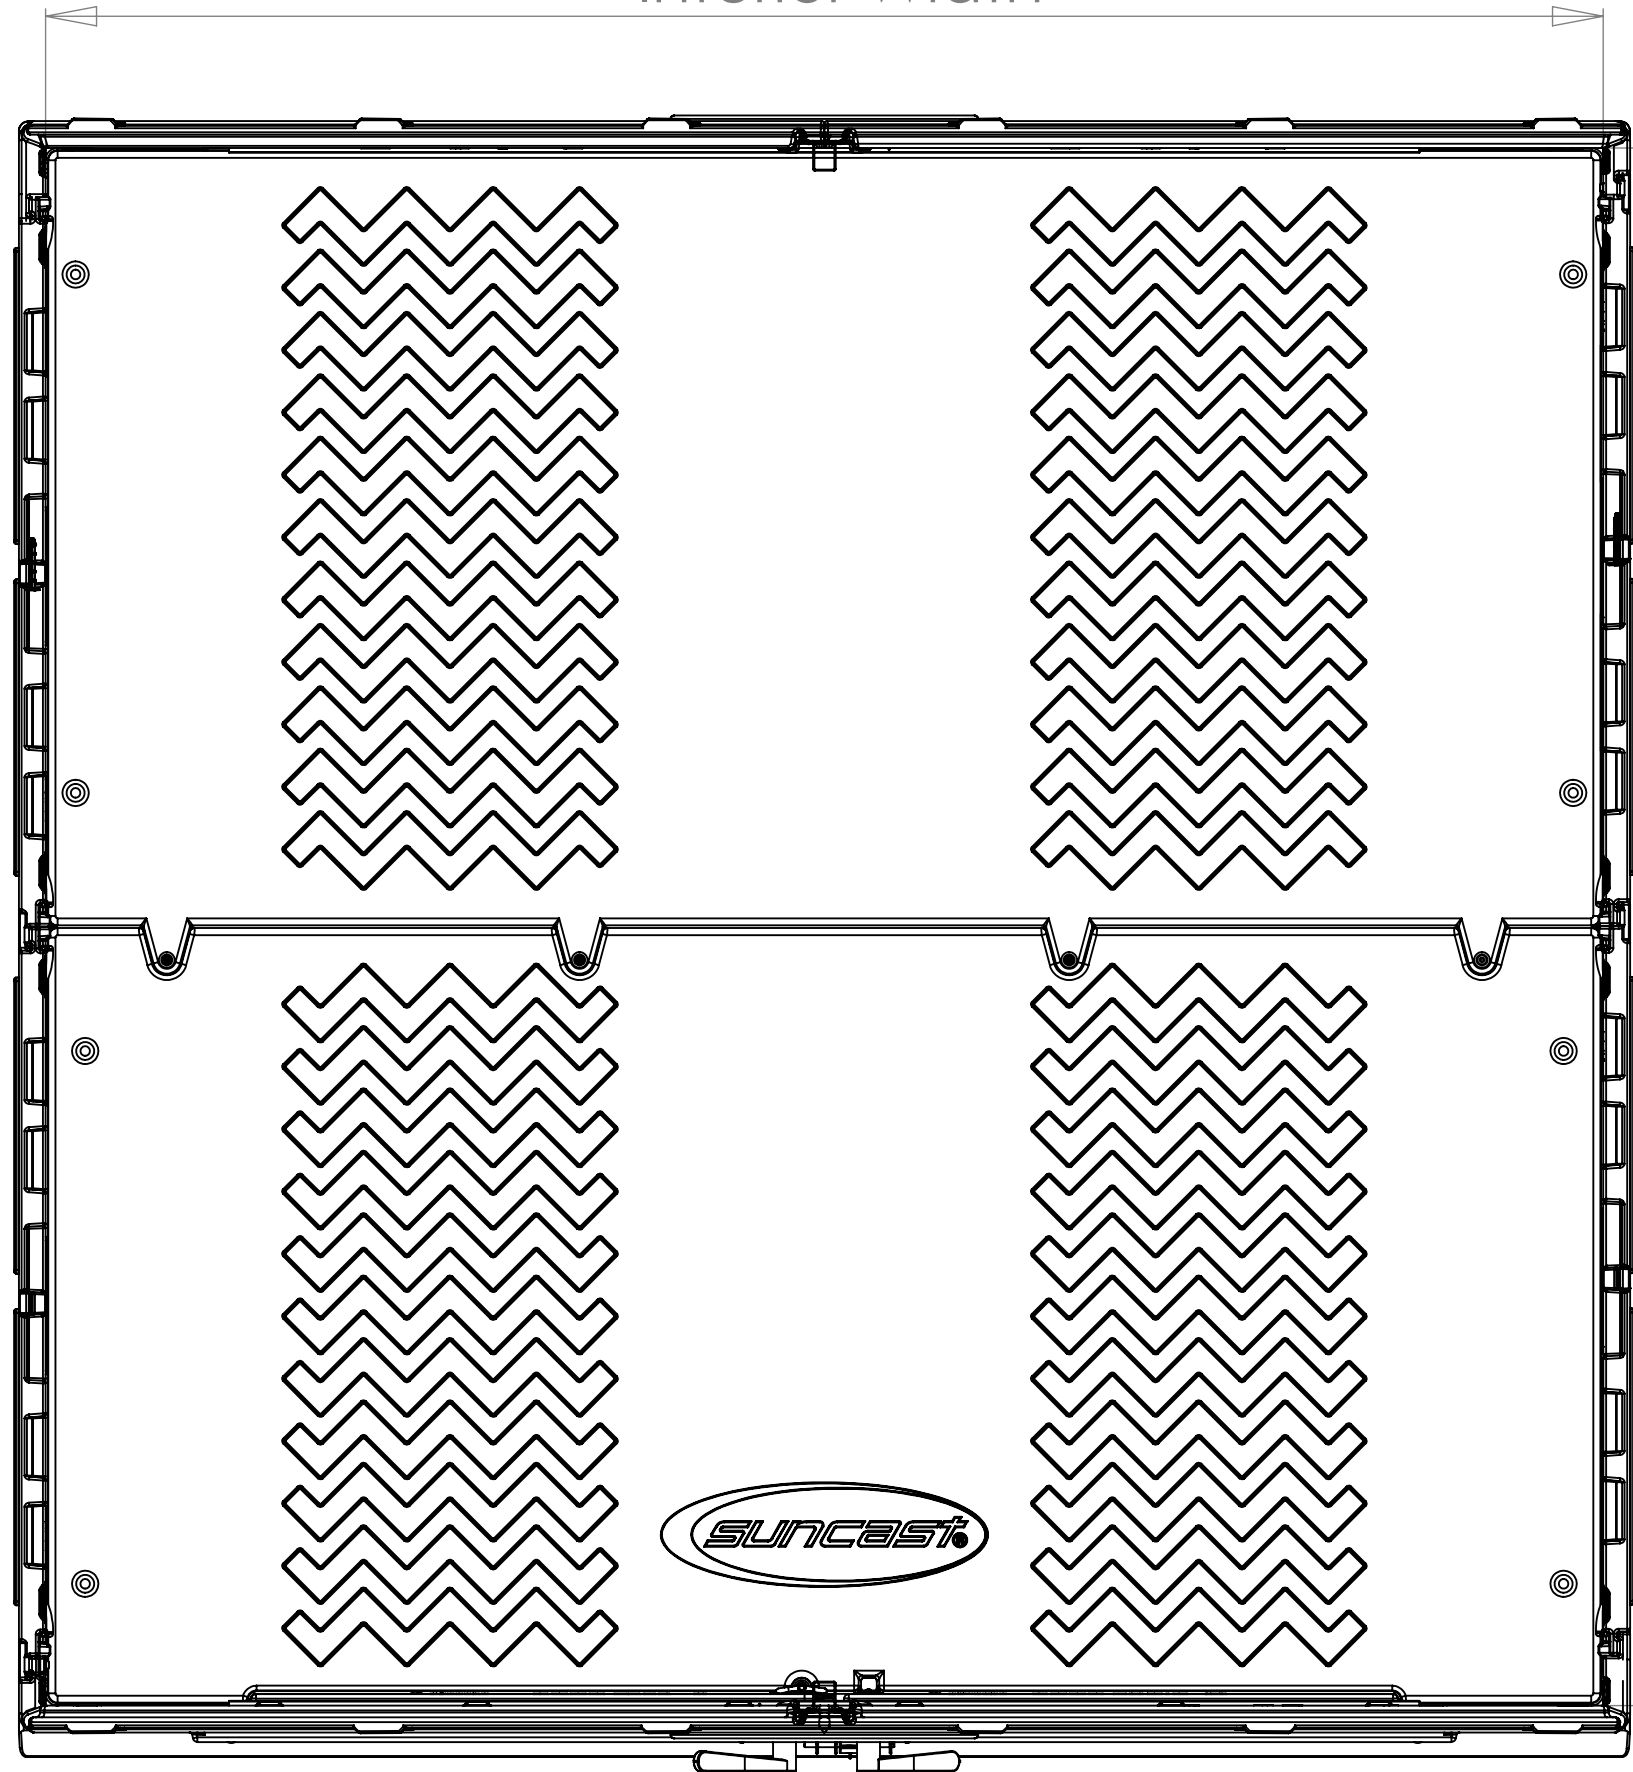

BMS 7775 Front

BMS 7775 Front

90"
Exterior
Wall
Width

84"
Exterior
Wall
Width

60"
Door
Width

71 ¹/₄"
Door
Height

BMS 7775 Side

BMS 7775 Side

102 3/4"
Exterior
Peak
Height

86"
Exterior
Roof
Depth

84 1/2"
Exterior
Wall
Depth

85 1/4"
Exterior
Floor
Depth

BMS 7775 Top

BMS 7775 Top

$81\frac{1}{4}"$
Interior Width

81"
Interior
Depth

SECTION A-A
SCALE 1 : 10

99 1/2"
Interior
Roof
Peak

71 1/2"
Interior
Wall
Height