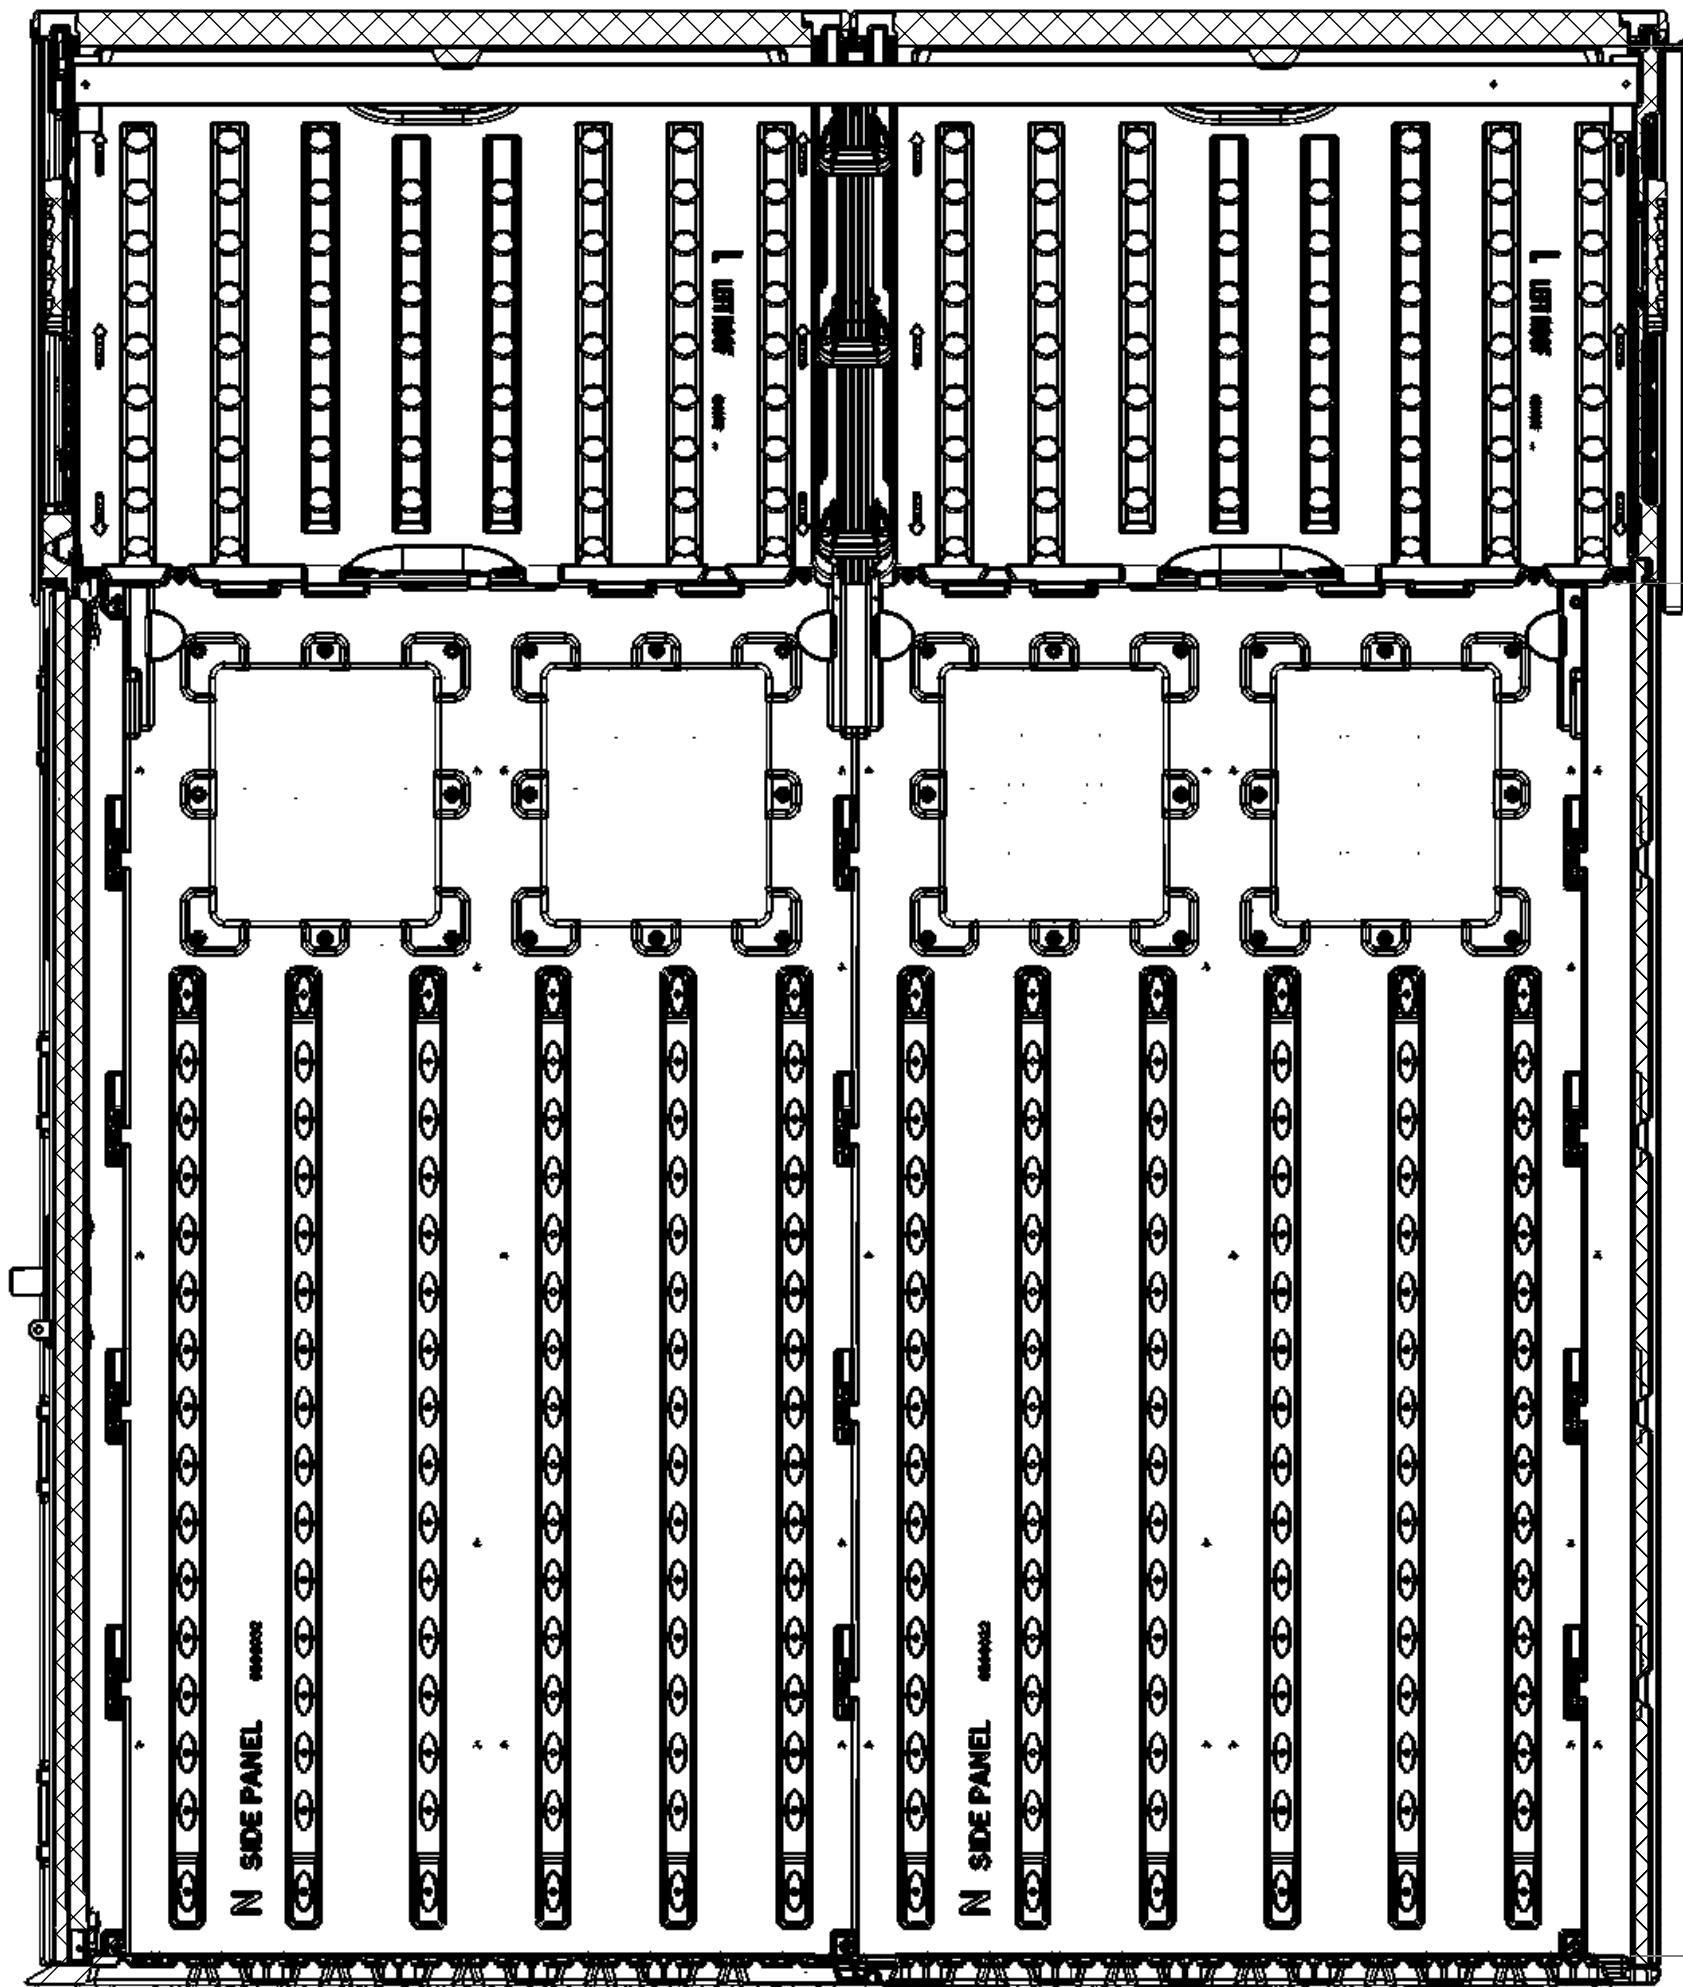

BMS 7775 Front

BMS 7775 Front

90"
Exterior
Wall
Width

84"
Exterior
Wall
Width

60"
Door
Width

71 ¹/₄"
Door
Height

BMS 7775 Side

BMS 7775 Side

102 3/4"
Exterior
Peak
Height

86"
Exterior
Roof
Depth

84 1/2"
Exterior
Wall
Depth

85 1/4"
Exterior
Floor
Depth

BMS 7775 Top

BMS 7775 Top

$81\frac{1}{4}"$
Interior Width

81"
Interior
Depth

SECTION A-A
SCALE 1 : 10

99 1/2"
Interior
Roof
Peak

71 1/2"
Interior
Wall
Height