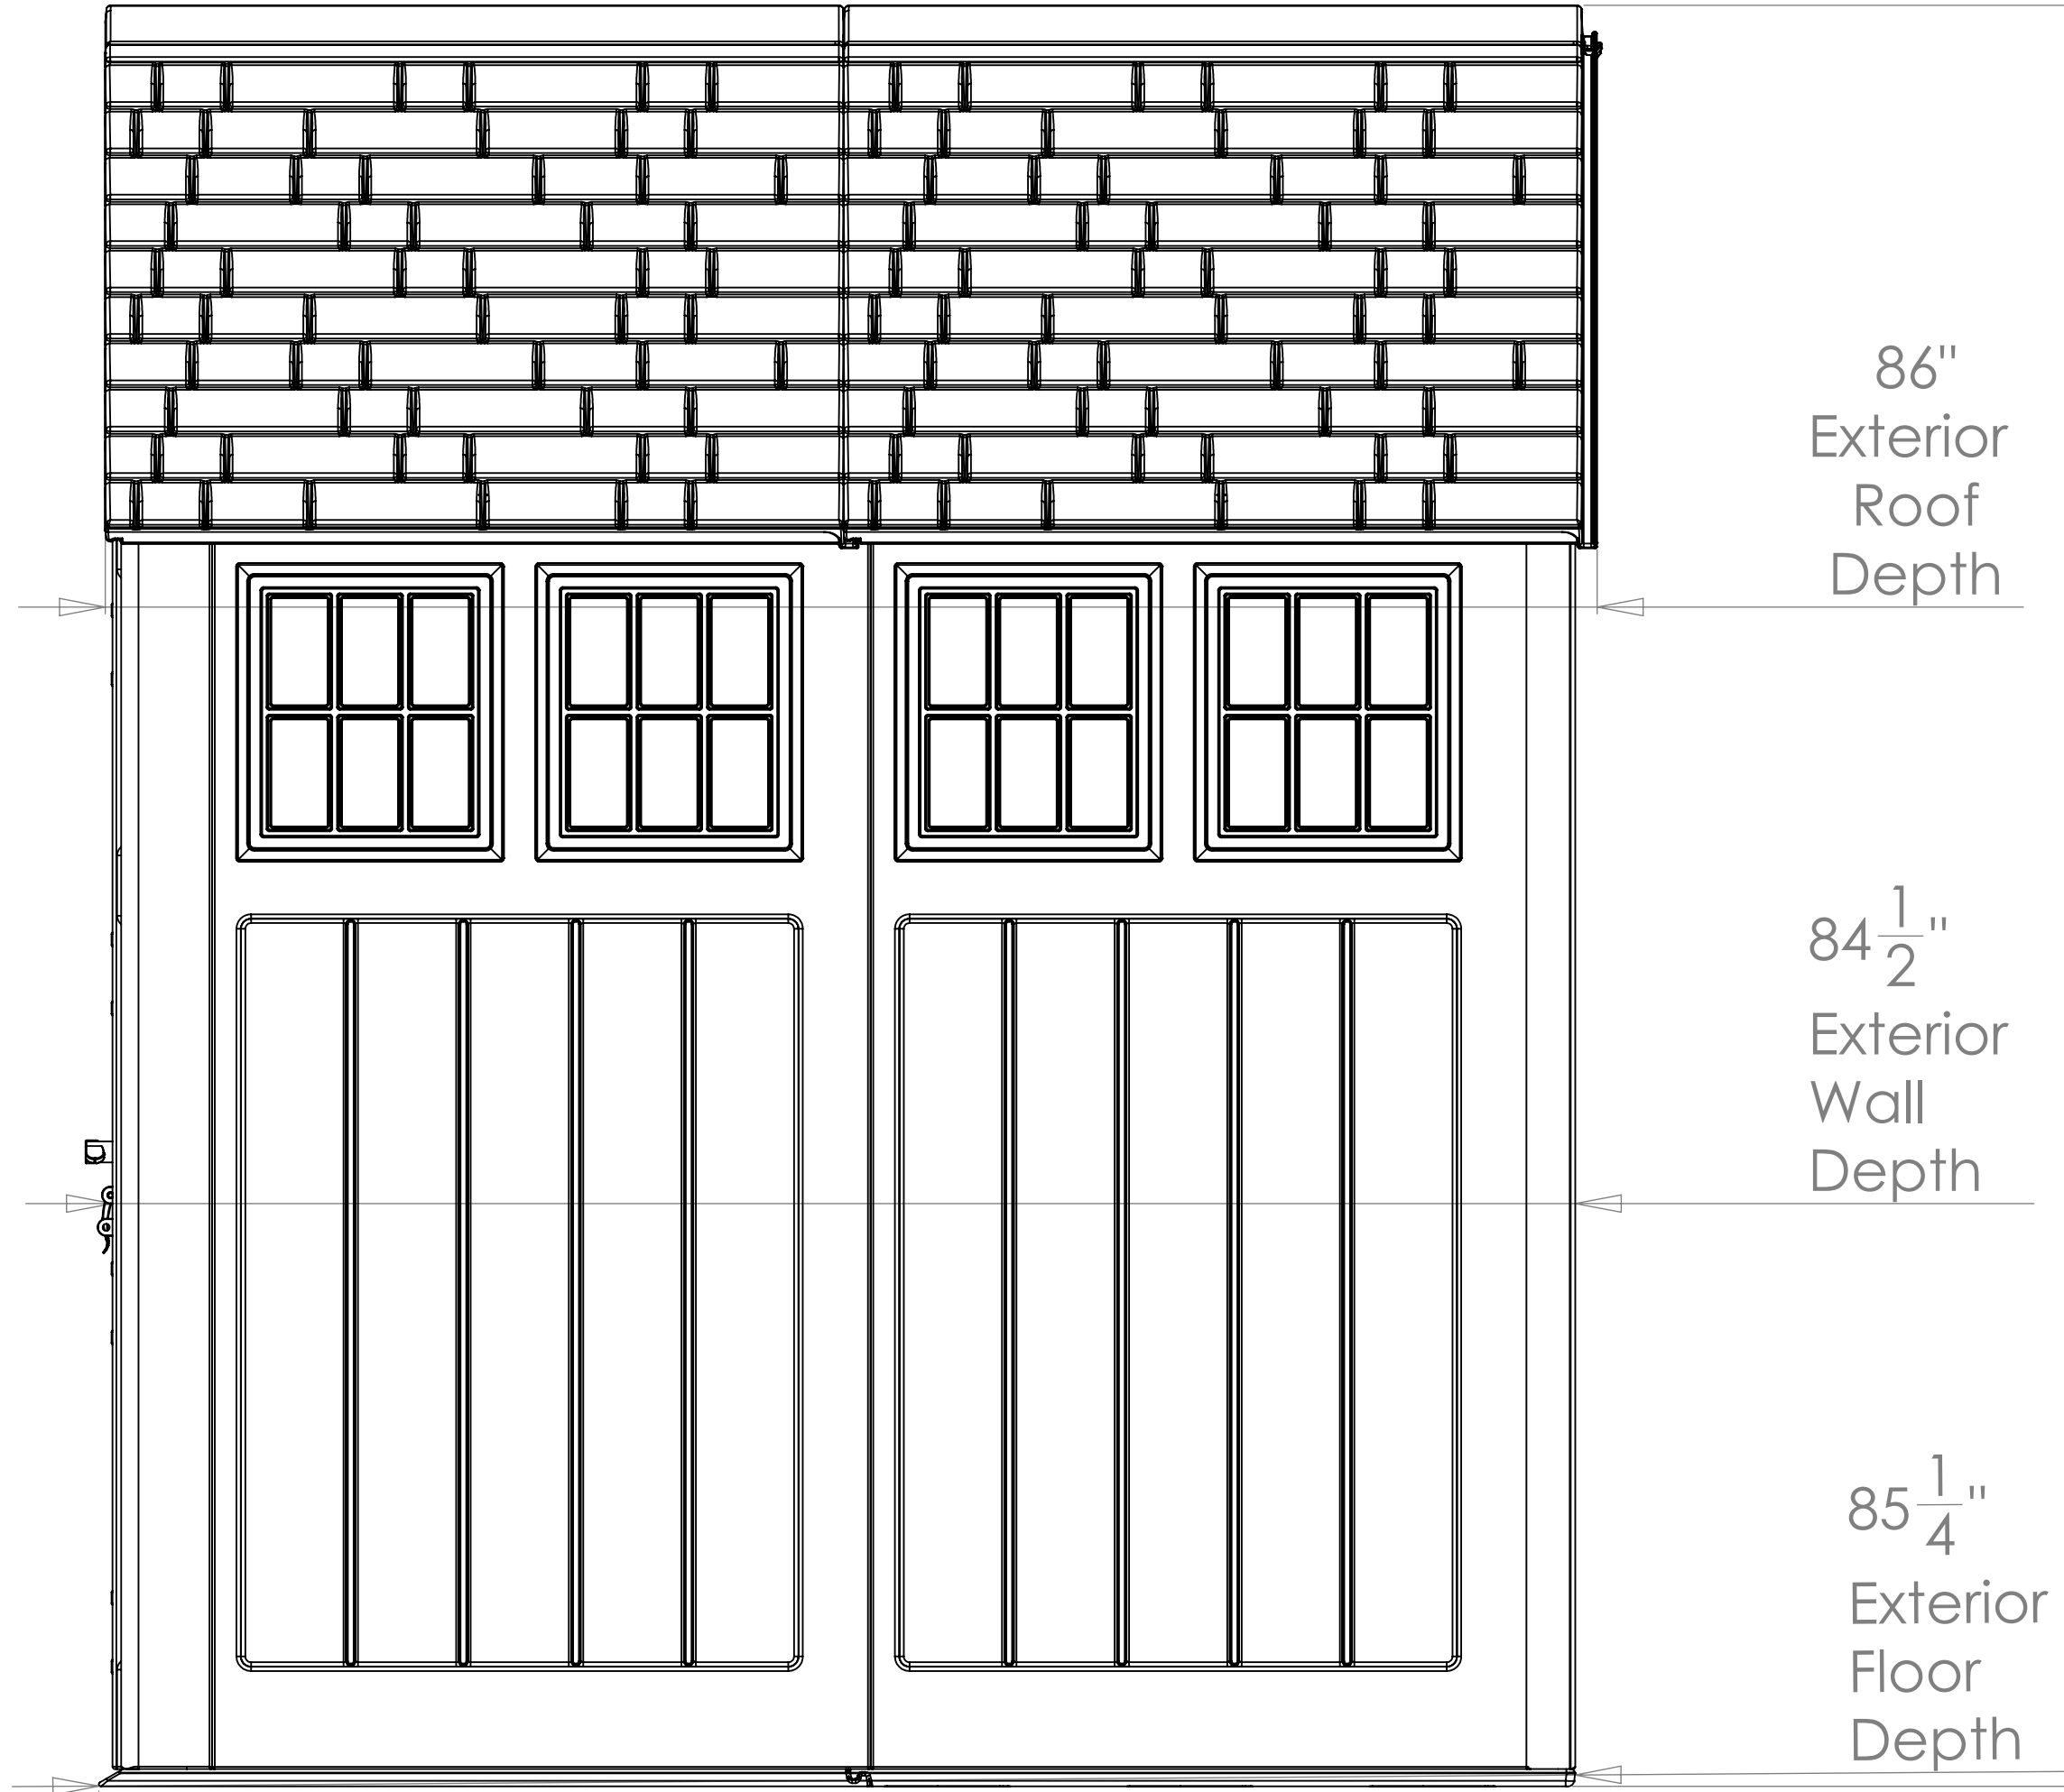

BMS 7775 Front

BMS 7775 Front

90"
Exterior
Wall
Width

84"
Exterior
Wall
Width

60"
Door
Width

71 ¹/₄"
Door
Height

BMS 7775 Side

BMS 7775 Side

102 3/4"
Exterior
Peak
Height

86"
Exterior
Roof
Depth

84 1/2"
Exterior
Wall
Depth

85 1/4"
Exterior
Floor
Depth

BMS 7775 Top

BMS 7775 Top

$81\frac{1}{4}"$
Interior Width

81"
Interior
Depth

SECTION A-A
SCALE 1 : 10

99 1/2"
Interior
Roof
Peak

71 1/2"
Interior
Wall
Height