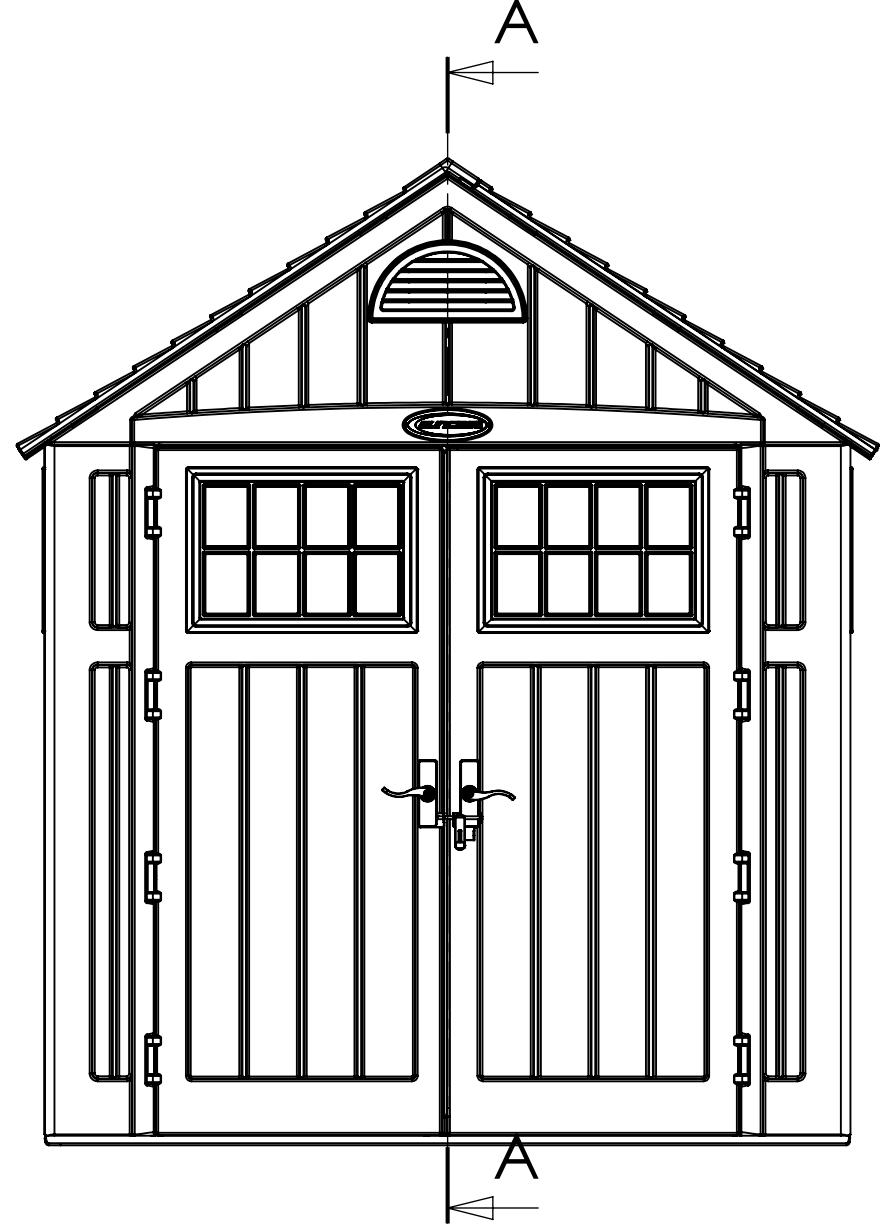

BMS 7775 Front

BMS 7775 Front

90"
Exterior
Wall
Width

84"
Exterior
Wall
Width

60"
Door
Width

71 ¹/₄"
Door
Height

BMS 7775 Side

BMS 7775 Side

102 3/4"
Exterior
Peak
Height

86"
Exterior
Roof
Depth

84 1/2"
Exterior
Wall
Depth

85 1/4"
Exterior
Floor
Depth

BMS 7775 Top

BMS 7775 Top

$81\frac{1}{4}"$
Interior Width

81"
Interior
Depth

SECTION A-A
SCALE 1 : 10

99 1/2"
Interior
Roof
Peak

71 1/2"
Interior
Wall
Height